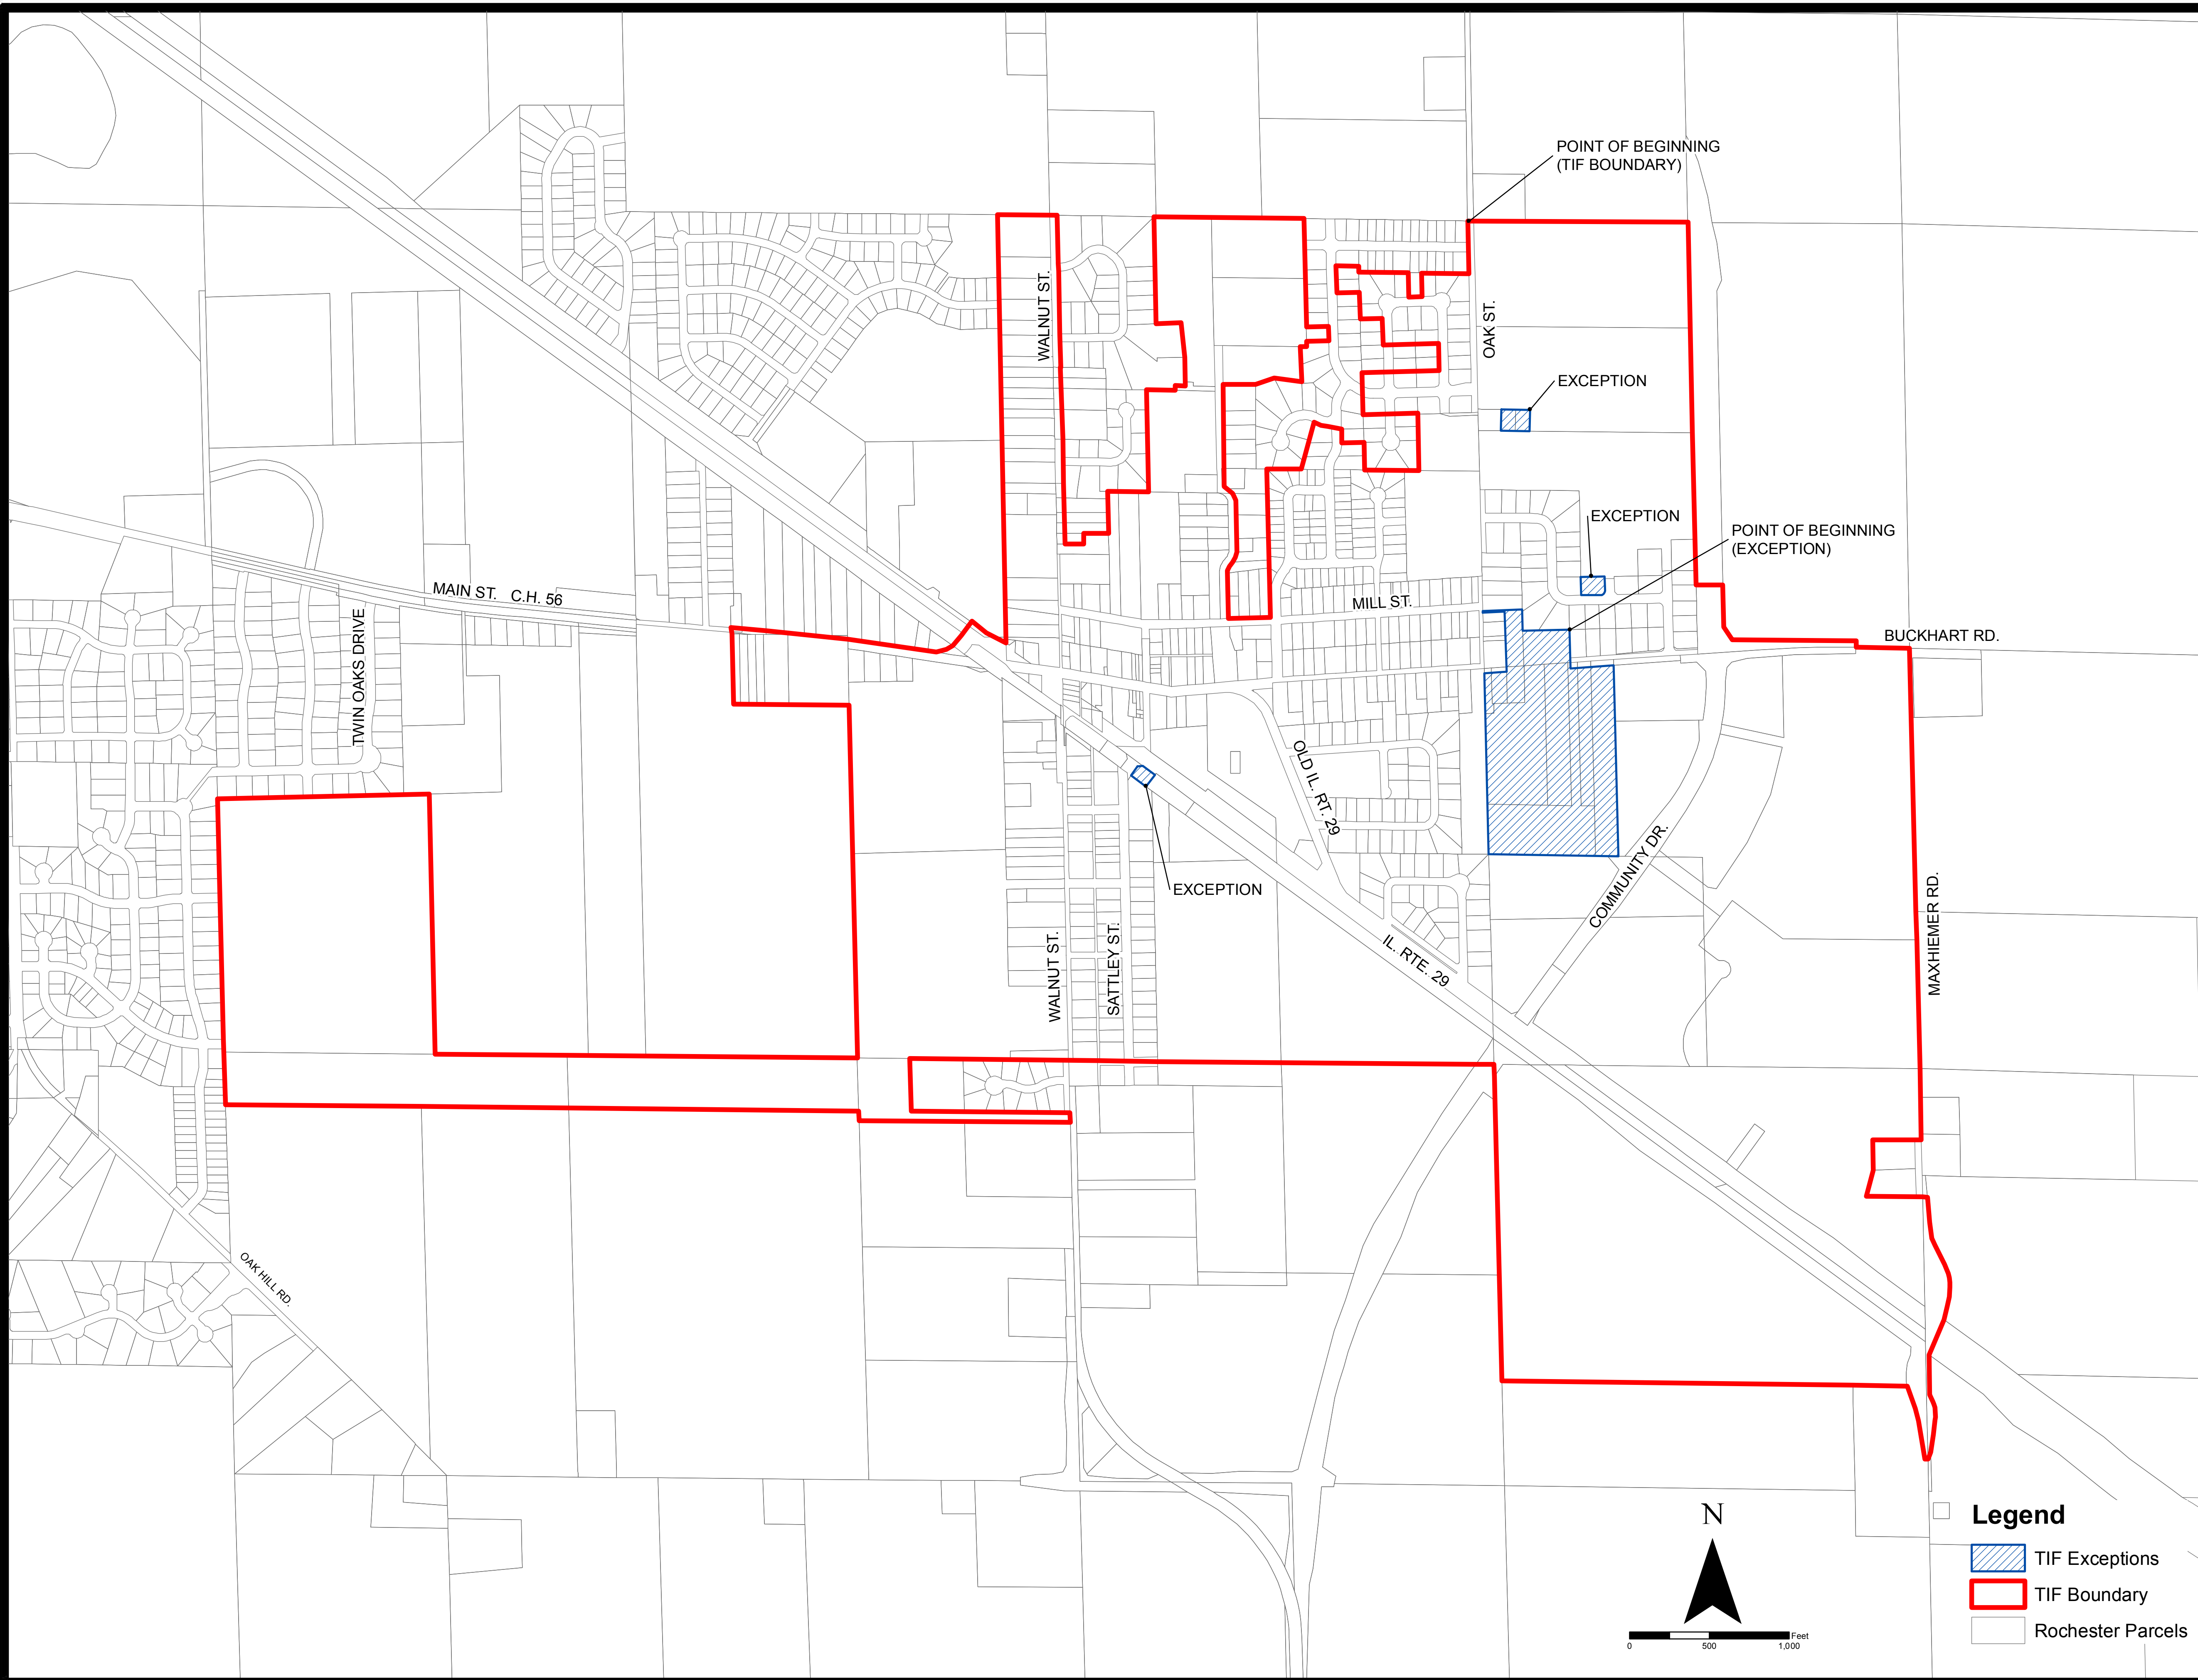

VILLAGE OF ROCHESTER

OWNER

ROCHESTER, ILLINOIS

MARK	DATE	DESCRIPTION
PROJECT NO:	19044-01-00	
CAD DWG FILE:	TIF DISTRICT	
DESIGNED BY:		
DRAWN BY:		
CHECKED BY:		
APPROVED BY:		
COPYRIGHT:	CRAWFORD, MURPHY & TILLY, INC. 2018	

PROPOSED TIF DISTRICT MAP

EXHIBIT - 1

SHEET 1 OF 1

POINT OF BEGINNING (TIF BOUNDARY)

EXCEPTION

EXCEPTION

POINT OF BEGINNING (EXCEPTION)

EXCEPTION

Legend

-  TIF Exceptions
-  TIF Boundary
-  Rochester Parcels